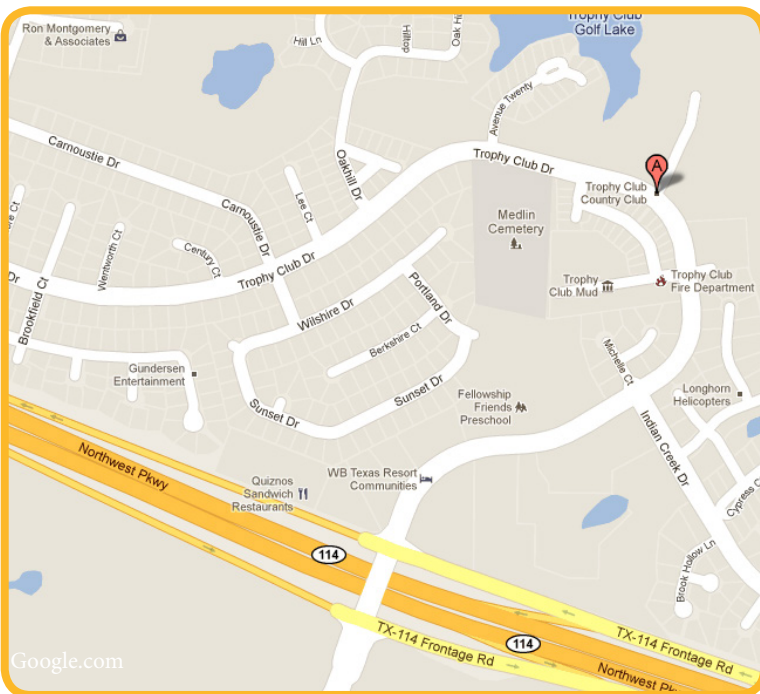

## PLEASE NOTE POOL PARTY LOCATION!

The Pool Party location is 1.2 miles from the clubhouse and all participants MUST drive their own vehicles to the pool.

**PLEASE NOTE!** There is significant construction in the area, please give yourself extra driving time.

### From TX-114 (Dallas):

- Take Highway TX-114 Northwest.
- Exit Trophy Club Dr./Westlake Dr.
- Turn right at Trophy Club Dr. and proceed for approx .6 miles.
- Trophy Club Country Club will be on the right.

### From I-35W (Fort Worth):

- Take I-35W North. Exit TX-170/Alliance Gate Freeway east - proceed approx. 7 miles.
- TX-170 merges with TX-114 east - proceed approx .5 miles
- Exit Trophy Club Dr./Westlake Dr.
- Turn left at Trophy Club Dr. and proceed for approx .8 miles.
- Trophy Club Country Club will be on the right.

### To the Pool Party (following the tournament):

- From Trophy Club Country Club turn right on Trophy Club Dr. - proceed approx 1.2 miles
- Pool and tennis complex will be on the right. Additional parking available across the street at the church.
- All participants MUST drive their own vehicles to the pool from the clubhouse.