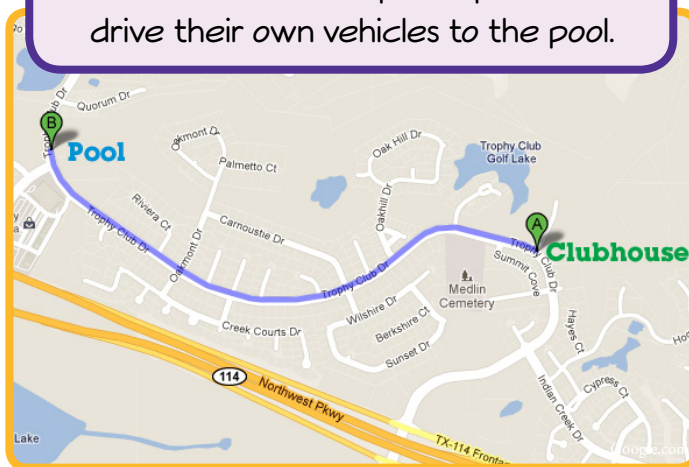

## PLEASE NOTE POOL PARTY LOCATION!

The Pool Party location is 1.2 miles from the clubhouse and all participants MUST drive their own vehicles to the pool.

**PLEASE NOTE!** There is significant construction in the area, please give yourself extra driving time.

### From TX-114 (Dallas):

- Take Highway TX-114 Northwest.
- Exit Trophy Club Dr./Westlake Dr.
- Turn right at Trophy Club Dr. and proceed for approx .6 miles.
- Trophy Club Country Club will be on the right.

### From I-35W (Fort Worth):

- Take I-35W North. Exit TX-170/Alliance Gate Freeway east - proceed approx. 7 miles.
- TX-170 merges with TX-114 east - proceed approx .5 miles
- Exit Trophy Club Dr./Westlake Dr.
- Turn left at Trophy Club Dr. and proceed for approx .8 miles.
- Trophy Club Country Club will be on the right.

### To the Pool Party (following the tournament):

- From Trophy Club Country Club turn right on Trophy Club Dr. - proceed approx 1.2 miles
- Pool and tennis complex will be on the right. Additional parking available across the street at the church.
- All participants MUST drive their own vehicles to the pool from the clubhouse.