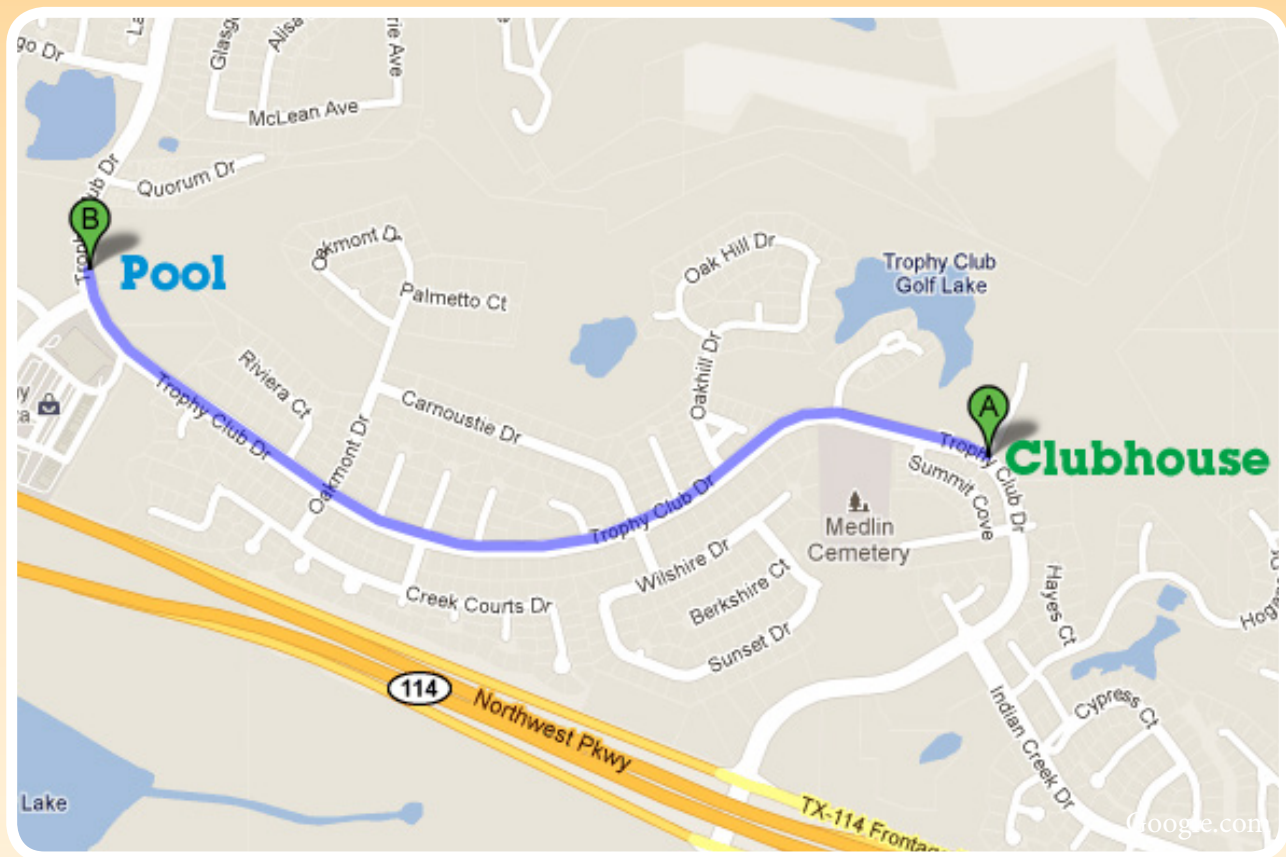

KidSwing-Trophy Club Pool Party Directions

July 14, 2014 • Trophy Club Country Club

Please Note Pool Party Location!

The Pool Party location is approximately 1.2 miles from the clubhouse and all participants **MUST** drive their own vehicles to the pool.

PLEASE NOTE! There is significant construction in the area, please give yourself extra driving time.

To the Pool Party (following the tournament):

- Starting from Trophy Club Country Club (500 Trophy Club Drive, 76262)
- Turn right on Trophy Club Dr. - proceed approx 1.2 miles
- Pool and tennis complex will be on the right.
- Additional parking available across the street at the church.
- **All participants MUST drive their own vehicles to the pool from the clubhouse.**