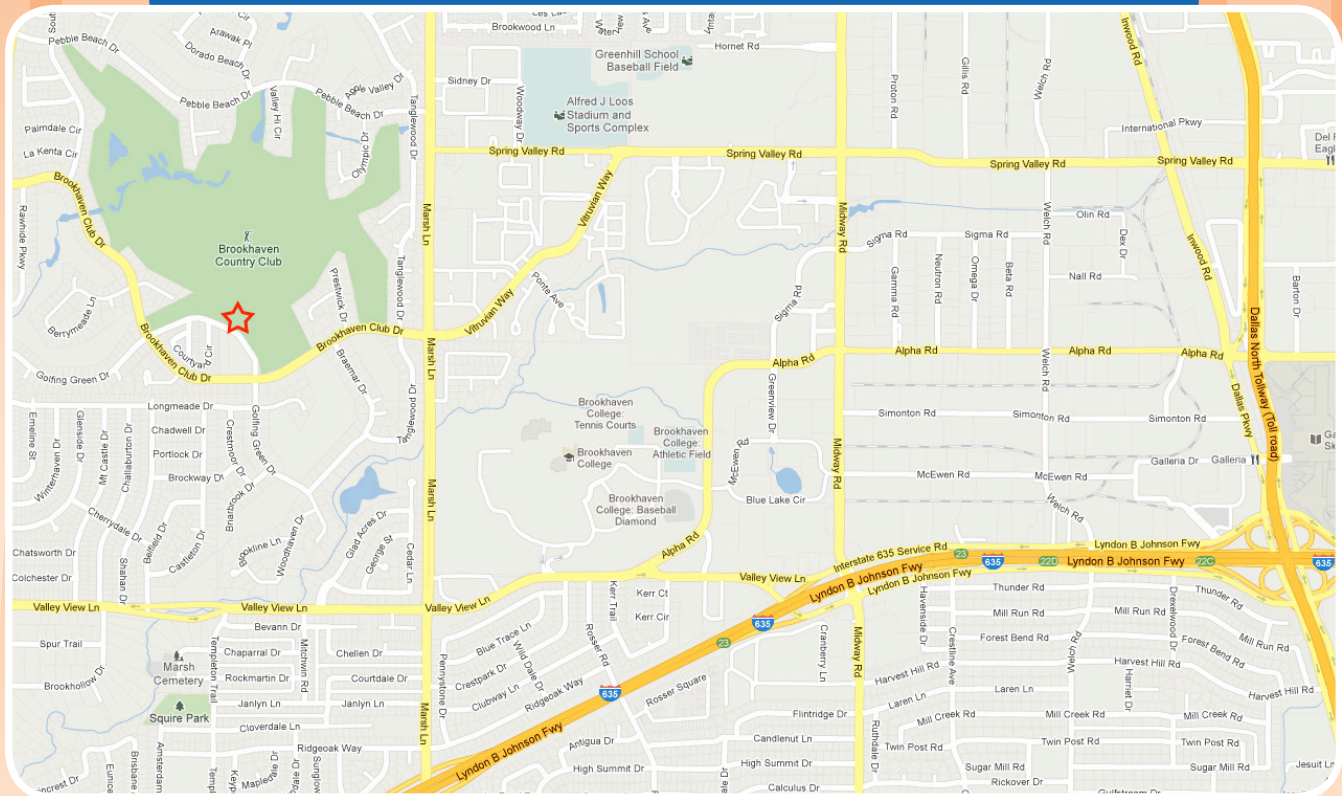

KidSwing-Dallas Golf Tournament Directions

June 16, 2014 • Brookhaven Country Club
3333 Golfing Green Dr. • Farmers Branch, TX 75234

**BE ADVISED! 635 is under construction.
This could affect your route!**

From I-35E (Downtown Dallas):

- Take Interstate 35E North.
- Exit to 635 / LBJ Freeway heading east.
- Exit Marsh Lane. Turn left onto Marsh Lane heading north for approx. 1 mile.
- Turn left at Brookhaven Club Dr, proceed for approx. .5 miles
- Turn right at the stop sign with Golfing Green Dr. and proceed for approx. .2 miles
- The club parking lot will be on your right.

From The Dallas North Tollway (North Dallas):

- Take The Dallas North Tollway South.
- Exit to Spring Valley Road.
- Turn right onto Spring Valley Road heading west for approx. 2 miles.
- Turn left at Marsh Lane, proceed for approx. .5 miles
- Turn right at Brookhaven Club Dr, proceed for approx. .5 miles
- Turn right at the stop sign with Golfing Green Dr. and proceed for approx. .2 miles
- The club parking lot will be on your right.